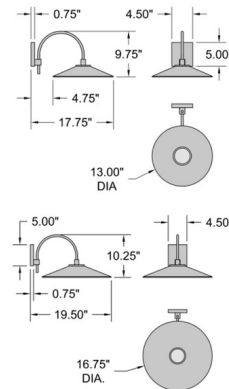

CLICK TO VIEW PRODUCT

Notes: