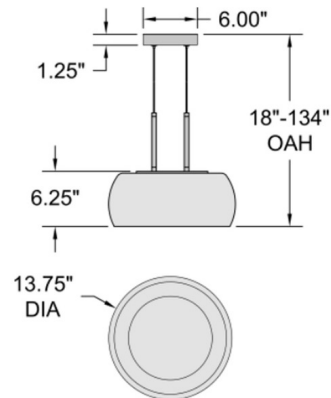

Specifications

COLOR	Smoke
BODY FINISH	Matte Black
WATTAGE	20W
DIMMER	Low Voltage Electronic
DIMENSIONS	13.75"W x 6.25"H
INTEGRATED LED MODULE	1 x LED/20W/120V LED
COUNTRY OF ORIGIN	China

Technical Information

PRODUCT DIMENSIONS	Adjustable Cable Lengths: 144"
LAMP LIFE	50000 hours
COLOR RENDERING	90 CRI
LAMP COLOR	3000K
LUMENS/WATT	50.00
LUMINOUS FLUX	1000 lumens

Shown in matte black / smoke

CLICK TO VIEW PRODUCT