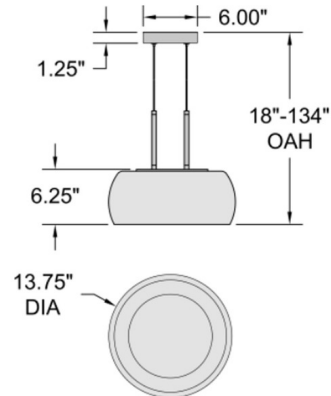

Specifications

COLOR Smoke
BODY FINISH Matte Black
WATTAGE 20W
DIMMER Low Voltage Electronic
DIMENSIONS 13.75"W x 6.25"H
INTEGRATED LED MODULE 1 x LED/20W/120V LED
COUNTRY OF ORIGIN China

Technical Information

PRODUCT DIMENSIONS Adjustable Cable Lengths: 144"
LAMP LIFE 50000 hours
COLOR RENDERING 90 CRI
LAMP COLOR 3000K

Shown in matte black / smoke

CLICK TO VIEW PRODUCT

Notes: