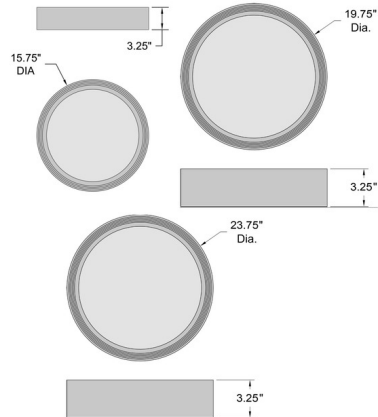

Specifications

COLOR	White
BODY FINISH	Matte Black
WATTAGE	24W
DIMMER	Standard 120V
DIMENSIONS	15.75"W x 3.25"H
INTEGRATED LED MODULE	1 x LED/24W/120V LED
COUNTRY OF ORIGIN	China

Technical Information

LAMP LIFE	50000 hours
COLOR RENDERING	90 CRI
LAMP COLOR	CCT Select
LUMENS/WATT	44.25
LUMINOUS FLUX	1062 lumens

Shown in matte black / white

CLICK TO VIEW PRODUCT

Notes: