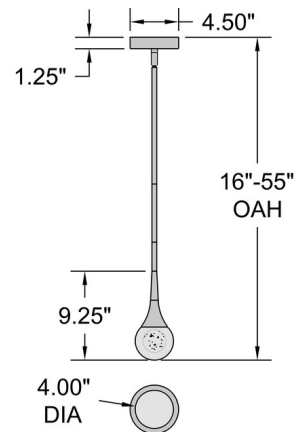

Specifications

COLOR	Crystal
BODY FINISH	Antique Brushed Brass
WATTAGE	8W
DIMMER	Standard 120V
DIMENSIONS	4"W x 9.25"H
INTEGRATED LED MODULE	1 x LED/8W/120V LED
COUNTRY OF ORIGIN	China

Technical Information

PRODUCT DIMENSIONS	Downrods: One 6", One 16" and One 22" Included
LAMP LIFE	50000 hours
COLOR RENDERING	.90 CRI
LAMP COLOR	. CCT Select

Shown in antique brushed brass / crystal

CLICK TO VIEW PRODUCT

Notes: