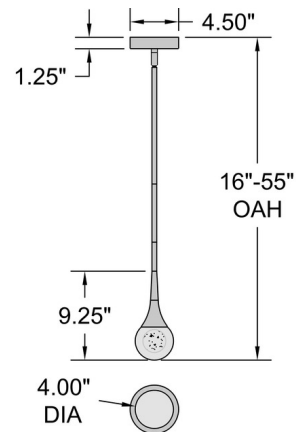

Specifications

COLOR Crystal
BODY FINISH Antique Brushed Brass
WATTAGE 8W
DIMMER Standard 120V
DIMENSIONS 4"W x 9.25"H
INTEGRATED LED MODULE 1 x LED/8W/120V LED
COUNTRY OF ORIGIN China

Technical Information

PRODUCT DIMENSIONS Downrods: One 6", One 16" and One 22" Included
LAMP LIFE 50000 hours
COLOR RENDERING 90 CRI
LAMP COLOR 4000K

Shown in antique brushed brass / crystal

CLICK TO VIEW PRODUCT

Notes: