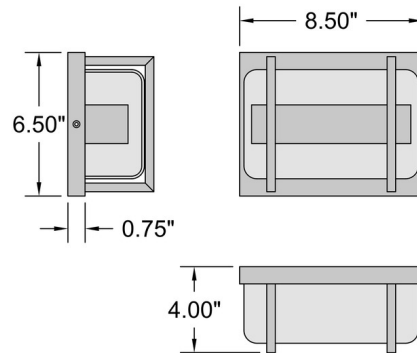

Shown in black / clear

CLICK TO VIEW PRODUCT

Notes: