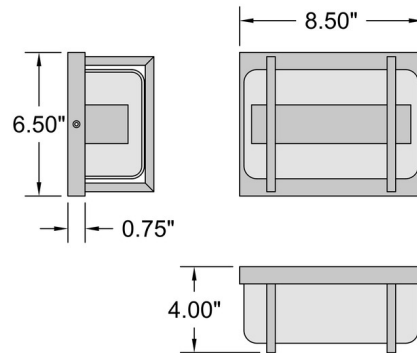

### Specifications

COLOR	Clear
BODY FINISH	Black
WATTAGE	17W
DIMMER	Standard 120V
DIMENSIONS	8.5"W x 6.5"H x 4"D
INTEGRATED LED MODULE	2 x LED/8.5W/120V LED
COUNTRY OF ORIGIN	China