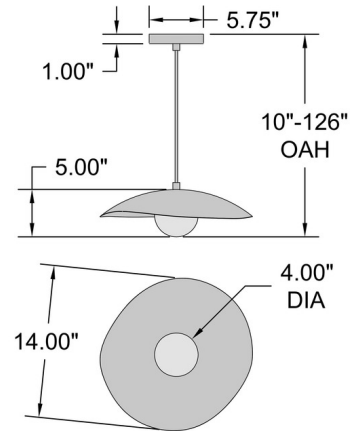

The Yates Pendant brings a bold decorative look to your interior space. The smooth glass globe is covered by a hammered, organic shaped cap that creates warm, ambient light throughout your room. Note: Dimmable with Triac or Low Voltage Electronic dimmers, sold separately.

Shown in black / opal

Specifications

COLOR	Opal
BODY FINISH	Black
WATTAGE	4.5W
DIMMER	Standard 120V
DIMENSIONS	14\"W x 5\"H
BULB INCLUDED	1 x JCD/G9/4.5W/120V LED
COUNTRY OF ORIGIN	China

Technical Information

PRODUCT DIMENSIONS Adjustable Cable Length: 120"

CLICK TO VIEW PRODUCT

Notes: