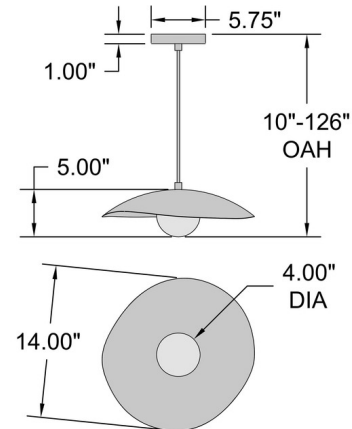

The Yates Pendant brings a bold decorative look to your interior space. The smooth glass globe is covered by a hammered, organic shaped cap that creates warm, ambient light throughout your room. Note: Dimmable with Triac or Low Voltage Electronic dimmers, sold separately.

Shown in black / opal

Specifications

COLOR	Opal
BODY FINISH	Black
WATTAGE	4.5W
DIMMER	Standard 120V
DIMENSIONS	14"W x 5"H
BULB INCLUDED	1 x JCD/G9/4.5W/120V LED
COUNTRY OF ORIGIN	China

Technical Information

PRODUCT DIMENSIONS Adjustable Cable Length: 120"

CLICK TO VIEW PRODUCT

Notes: