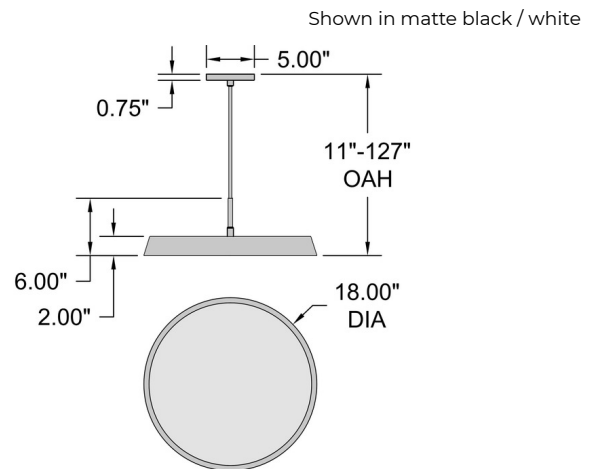

### Specifications

COLOR	White
BODY FINISH	Matte Black
WATTAGE	40W
DIMMER	Standard 120V
DIMENSIONS	18"W x 6"H
INTEGRATED LED MODULE	1 x LED/40W/120V LED
COUNTRY OF ORIGIN	China

### Technical Information

PRODUCT DIMENSIONS	Adjustable Cable Length: 120"
LAMP LIFE	50000 hours
COLOR RENDERING	90 CRI
LAMP COLOR	CCT Select
LUMENS/WATT	52.03
LUMINOUS FLUX	2081 lumens

CLICK TO VIEW PRODUCT