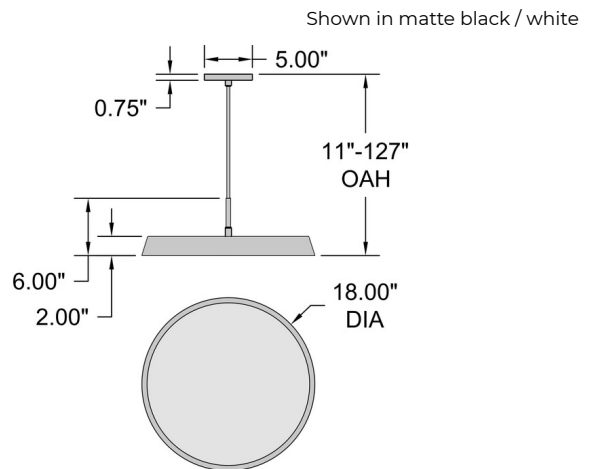

Specifications

COLOR White
BODY FINISH Matte Black
WATTAGE 40W
DIMMER Standard 120V
DIMENSIONS 18"W x 6"H
INTEGRATED LED MODULE 1 x LED/40W/120V LED
COUNTRY OF ORIGIN China

Technical Information

PRODUCT DIMENSIONS Adjustable Cable Length: 120"
LAMP LIFE 50000 hours
COLOR RENDERING 90 CRI
LAMP COLOR CCT Select
LUMENS/WATT 52.03
LUMINOUS FLUX 2081 lumens