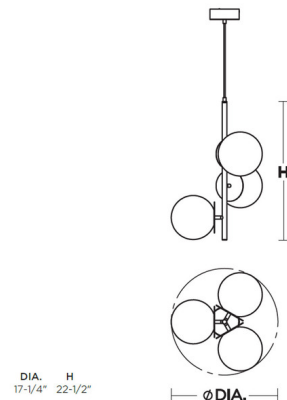

Note Dimmable with Triac or Low Voltage Electronic dimmers, sold separately. Adjustable 5 CCT switch to select between 2700K/3000K/3500K/4000K/5000K

Specifications

COLOR White
BODY FINISH Light Antique Brass
WATTAGE 27W
DIMMER Standard 120V
DIMENSIONS 17.25"W x 22.38"H
INTEGRATED LED MODULE 3 x LED/9W/120-277V LED
COUNTRY OF ORIGIN China

Technical Information

PRODUCT DIMENSIONS Adjustable Cable Length: 108"
LAMP LIFE 50000 hours
COLOR RENDERING 90 CRI
LAMP COLOR CCT Select
LUMENS/WATT 107.44
LUMINOUS FLUX 967 lumens

Shown in light antique brass / white