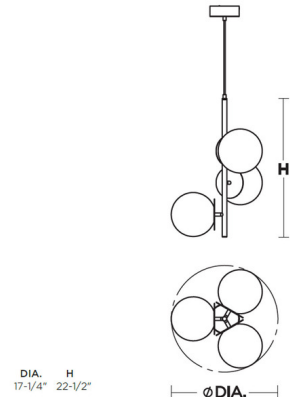

### Specifications

COLOR	White
BODY FINISH	Light Antique Brass
WATTAGE	27W
DIMMER	Standard 120V
DIMENSIONS	17.25"W x 22.38"H
INTEGRATED LED MODULE	3 x LED/9W/120-277V LED
COUNTRY OF ORIGIN	China

### Technical Information

PRODUCT DIMENSIONS	Adjustable Cable Length: 108"
LAMP LIFE	50000 hours
COLOR RENDERING	90 CRI
LAMP COLOR	CCT Select
LUMENS/WATT	107.44
LUMINOUS FLUX	967 lumens

Shown in light antique brass / white

DIA. H  
17-1/4" 22-1/2"

CLICK TO VIEW PRODUCT

Notes: