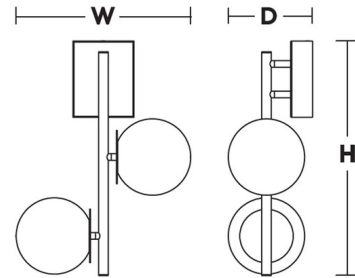

By AFX

Description

The Arren Color-Select Wall Sconce adds bold style to your interior space. Its eye catching design, with a sleek linear frame, supports three offset glass globes, creating a warm, inviting glow that softly illuminates the room with layered shadows. Note Dimmable with Triac or Low Voltage Electronic dimmers, sold separately. Adjustable 5 CCT switch to select between 2700K/3000K/3500K/4000K/5000K

Shown in black / light antique brass / white

H 18-1/4" W 13-1/2" D 6-1/2"

Specifications

COLOR White
BODY FINISH Black / Light Antique Brass
WATTAGE 27W
DIMMER Standard 120V
DIMENSIONS 13.5"W x 18.25"H x 6.5"D
INTEGRATED LED MODULE 2 x LED/13.5W/120-277V LED
COUNTRY OF ORIGIN China