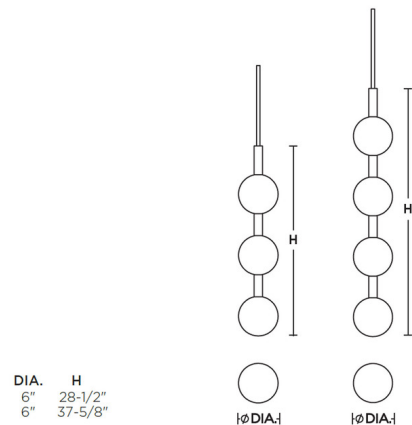

### Specifications

COLOR	White
BODY FINISH	Black
WATTAGE	30W
DIMMER	Standard 120V
DIMENSIONS	6"W x 28.5"H
INTEGRATED LED MODULE	3 x LED/10W/120V LED
COUNTRY OF ORIGIN	China

### Technical Information

PRODUCT DIMENSIONS	Downrods: Two 6" and Four 12" Included
LAMP LIFE	50000 hours
COLOR RENDERING	90 CRI
LAMP COLOR	CCT Select
LUMENS/WATT	61.00
LUMINOUS FLUX	610 lumens

Shown in black / white