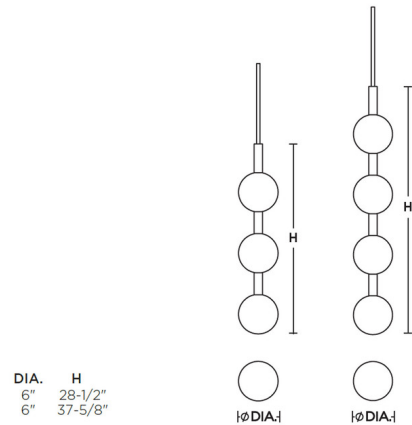

Description

The Baroque Pendant brings a clean tailored look to your interior space. Features acrylic stacking globes, separated by metal dividers, creating a warm, inviting glow that softly illuminates the room with layered shadows. Includes a swivel canopy for 60 degree sloped ceilings.

Note Dimmable with Triac or Low Voltage Electronic dimmers, sold separately. Adjustable 5 CCT switch to select between 2700K/3000K/3500K/4000K/5000K

Specifications

COLOR	White
BODY FINISH	Black
WATTAGE	30W
DIMMER	Standard 120V
DIMENSIONS	6"W x 28.5"H
INTEGRATED LED MODULE	3 x LED/10W/120V LED
COUNTRY OF ORIGIN	China

Technical Information

PRODUCT DIMENSIONS	Downrods: Two 6" and Four 12" Included
LAMP LIFE	50000 hours
COLOR RENDERING	90 CRI
LAMP COLOR	CCT Select
LUMENS/WATT	61.00
LUMINOUS FLUX	610 lumens

Shown in black / white