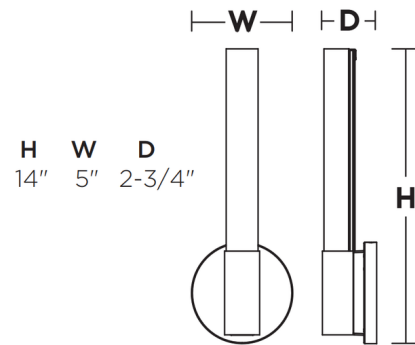

Shown in satin nickel / white

Specifications

COLOR	White
BODY FINISH	Satin Nickel
WATTAGE	16W
DIMMER	Standard 120V
DIMENSIONS	5"W x 14"H x 2.75"D
INTEGRATED LED MODULE	1 x LED/16W/120V LED
COUNTRY OF ORIGIN	Thailand