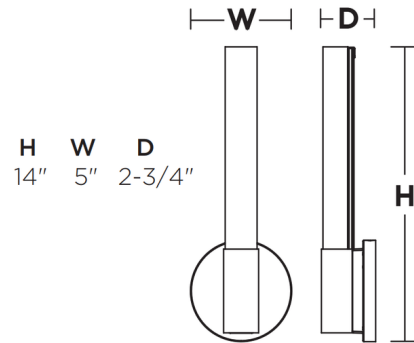

Shown in satin nickel / white

Specifications

COLOR	White
BODY FINISH	Satin Nickel
WATTAGE	16W
DIMMER	Standard 120V
DIMENSIONS	5"W x 14"H x 2.75"D
INTEGRATED LED MODULE	1 x LED/16W/120V LED
COUNTRY OF ORIGIN	Thailand