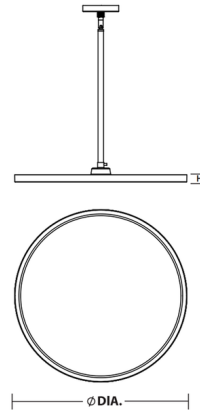

### Description

The Edge Color-Select Round Pendant features an ultra-low profile for a sleek look and provides wide, even light distribution. Perfect for brightening and elevating spaces of any design scheme. LED color select options include 3000K, 4000K, and 5000K. Note: 120V dimmable via TRIAC/ELV; 277V dimmable via 0-10V. 16 inch size is only available in satin nickel.

### Specifications

COLOR	White
BODY FINISH	Satin Nickel
WATTAGE	25W
DIMMER	Standard 120V
DIMENSIONS	16"W x 1"H
INTEGRATED LED MODULE	1 x LED/25W/120-277V LED
COUNTRY OF ORIGIN	China

### Technical Information

PRODUCT DIMENSIONS	Downrods: 4x12"; 2x6"
LAMP LIFE	50000 hours
COLOR RENDERING	90 CRI
LAMP COLOR	CCT Select
LUMENS/WATT	80.00
LUMINOUS FLUX	2000 lumens

Shown in satin nickel / white

DIA.	H
16"	1"
20"	1"
23-5/8"	1"

CLICK TO VIEW PRODUCT

Notes: