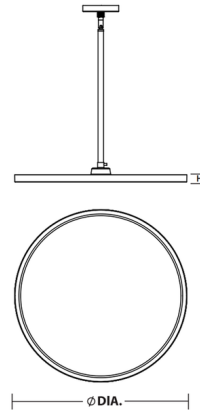

Description

The Edge Color-Select Round Pendant features an ultra-low profile for a sleek look and provides wide, even light distribution. Perfect for brightening and elevating spaces of any design scheme. LED color select options include 3000K, 4000K, and 5000K. Note: 120V dimmable via TRIAC/ELV; 277V dimmable via 0-10V. 16 inch size is only available in satin nickel.

Specifications

COLOR	White
BODY FINISH	Satin Nickel
WATTAGE	25W
DIMMER	Standard 120V
DIMENSIONS	16"W x 1"H
INTEGRATED LED MODULE	1 x LED/25W/120-277V LED
COUNTRY OF ORIGIN	China

Technical Information

PRODUCT DIMENSIONS	Downrods: 4x12"; 2x6"
LAMP LIFE	50000 hours
COLOR RENDERING	90 CRI
LAMP COLOR	CCT Select
LUMENS/WATT	80.00
LUMINOUS FLUX	2000 lumens

Shown in satin nickel / white

DIA.	H
16"	1"
20"	1"

CLICK TO VIEW PRODUCT

Notes: