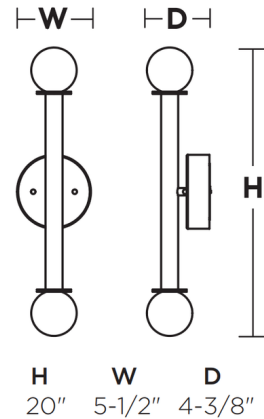

Description

Add mid-century charm to your home with the Lane Color-Select Wall Sconce. This sleek piece features vertical stem with softly glowing frosted glass globes. Perfect for an entry, hallway, or powder room. LED color select options include 3000K, 4000K, and 5000K. Note: 120V dimmable via TRIAC/ELV; 277V dimmable via 0-10V.

Specifications

COLOR	White
BODY FINISH	Antique Brass
WATTAGE	10W
DIMMER	Standard 120V
DIMENSIONS	5.5"W x 20"H x 4.38"D
INTEGRATED LED MODULE	2 x LED/5W/120-277V LED
COUNTRY OF ORIGIN	Viet Nam

Technical Information

LAMP LIFE	50000 hours
COLOR RENDERING	.90 CRI
LAMP COLOR	. CCT Select
LUMENS/WATT	. 140.00
LUMINOUS FLUX	. 700 lumens

Shown in antique brass / white

CLICK TO VIEW PRODUCT

Notes: