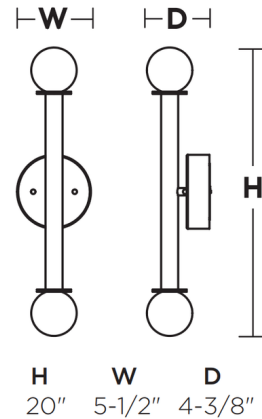

Shown in antique brass / white

CLICK TO VIEW PRODUCT

Notes: