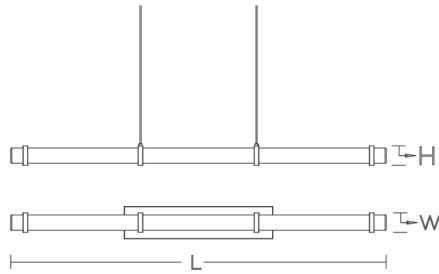

Specifications

COLOR	White
BODY FINISH	Black
WATTAGE	45W
DIMMER	Standard 120V
DIMENSIONS	48"L x 2.5"W x 2.5"H
INTEGRATED LED MODULE	1 x LED/45W/120-277V LED
COUNTRY OF ORIGIN	China

Technical Information

LAMP LIFE	50000 hours
COLOR RENDERING	90 CRI
LAMP COLOR	CCT Select
LUMENS/WATT	75.56
LUMINOUS FLUX	3400 lumens

Shown in black / white

L W H
48" 2-1/2" 2-1/2"

CLICK TO VIEW PRODUCT

Notes: