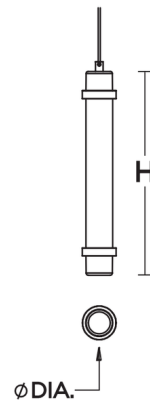

Specifications

COLOR	White
BODY FINISH	Black
WATTAGE	19W
DIMMER	Standard 120V
DIMENSIONS	2.5"W x 24"H
INTEGRATED LED MODULE	1 x LED/19W/120-277V LED
COUNTRY OF ORIGIN	China

Technical Information

PRODUCT DIMENSIONS	Cable: 9ft
LAMP LIFE	50000 hours
COLOR RENDERING	.90 CRI
LAMP COLOR	.CCT Select
LUMENS/WATT	73.68
LUMINOUS FLUX	1400 lumens

Shown in black / white

DIA.	H
2-1/2"	15"
2-1/2"	24"

CLICK TO VIEW PRODUCT

Notes: