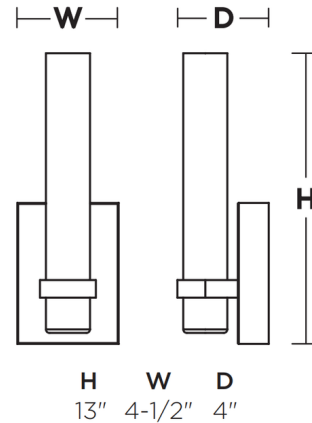

### Specifications

COLOR	White
BODY FINISH	Antique Brass
WATTAGE	15.5W
DIMMER	Standard 120V
DIMENSIONS	4.5"W x 13"H x 4"D
INTEGRATED LED MODULE	1 x LED/15.5W/120-277V LED
COUNTRY OF ORIGIN	China

### Technical Information

LAMP LIFE	50000 hours
COLOR RENDERING	90 CRI
LAMP COLOR	CCT Select
LUMENS/WATT	75.48
LUMINOUS FLUX	1170 lumens

Shown in antique brass / white

CLICK TO VIEW PRODUCT

Notes: