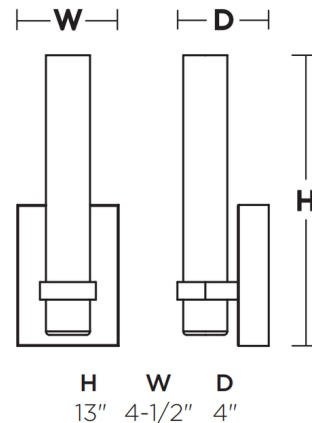

### Specifications

COLOR	White
BODY FINISH	Antique Brass
WATTAGE	15.5W
DIMMER	Standard 120V
DIMENSIONS	4.5"W x 13"H x 4"D
INTEGRATED LED MODULE	1 x LED/15.5W/120-277V LED
COUNTRY OF ORIGIN	China

### Technical Information

LAMP LIFE	50000 hours
COLOR RENDERING	90 CRI
LAMP COLOR	CCT Select
LUMENS/WATT	75.48
LUMINOUS FLUX	1170 lumens

Shown in antique brass / white

CLICK TO VIEW PRODUCT

Notes: