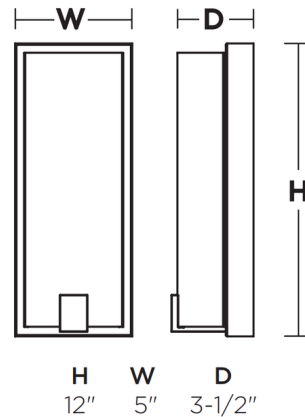

Shown in satin nickel