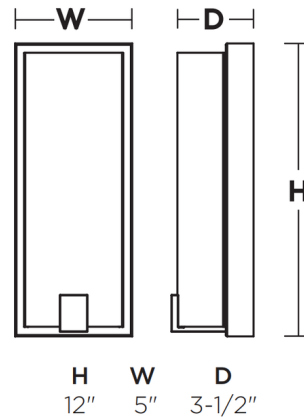

### Description

The Mesa Color-Select Wall Sconce features a sleek double shade profile. An inner frosted white acyclic diffuser softens and spreads illumination, while the outer glass shade creates a sense of depth and visual interest. These shades are set against a sleek metal back plate. LED color select options include 3000K, 4000K, and 5000K. Note: 120V dimmable via TRIAC/ELV; 277V dimmable via 0-10V.

### Specifications

COLOR	N/A
BODY FINISH	Satin Nickel
WATTAGE	20W
DIMMER	Standard 120V
DIMENSIONS	5"W x 12"H x 3.5"D
INTEGRATED LED MODULE	1 x LED/20W/120-277V LED
COUNTRY OF ORIGIN	Viet Nam

### Technical Information

LAMP LIFE	50000 hours
COLOR RENDERING	90 CRI
LAMP COLOR	CCT Select
LUMENS/WATT	60.00
LUMINOUS FLUX	1200 lumens

Shown in satin nickel

CLICK TO VIEW PRODUCT

Notes: