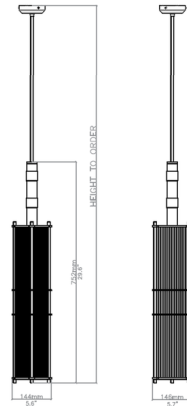

Lightology

lightology.com
866-954-4489
06-18-26

Project: _____
Company: _____
Location: _____ Fixture Type: _____
SPEC #: **BFR1544922**
Approved On: _____ Approved By: _____

Arbor Pendant By Bert Frank

Description

Inspired by the grandeur of Art Deco design, the Arbor Pendant features an eye-catching linear form that will add a sophisticated accent to any space. Vertical acrylic rods run along the sides of the pendant to obscure the light source and create a warm, intimate glow. Whether installed on its own or in a group over a table or counter, Arbor will make an eye-catching statement. Note: Drop length must be specified upon order, up to 60in.

Shown in brushed brass / black

Specifications

COLOR	Black
BODY FINISH	Brushed Brass
WATTAGE	4W
DIMMER	Standard 120V
DIMENSIONS	5.7"W x 29.55"H x 5.6"D
BULB INCLUDED	1 x A19/Medium (E26)/4W/120V LED

Technical Information