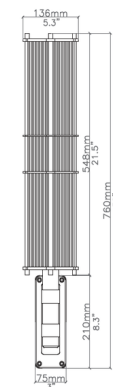

### Description

Inspired by the grandeur of Art Deco design, the Arbor Wall Sconce features an eye-catching linear form that will add a sophisticated accent to any space. Vertical acrylic rods run along the sides of the sconce to obscure the light source and create a warm, intimate glow. Whether installed on its own or in a pair flanking a doorway or bed, Arbor will make an eye-catching statement. Dimmable with TRIAC dimmers. Note: Requires narrow junction box such as a 1-gang switch box.

Shown in brushed brass / black

FRONT VIEW

SIDE VIEW

### Specifications

COLOR	Black
BODY FINISH	Brushed Brass
WATTAGE	4W
DIMMER	Standard 120V
DIMENSIONS	5.3"W x 30"H x 5.6"D
BULB INCLUDED	1 x T8/Medium (E26)/4W/120V LED