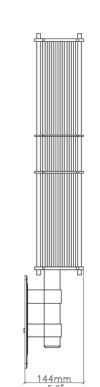

Lightology

lightology.com
866-954-4489
07-08-26

Project: _____
 Company: _____
 Location: _____ Fixture Type: _____
 SPEC #: **BFR1544924**
 Approved On: _____ Approved By: _____

Arbor Wall Sconce By Bert Frank

Description

Inspired by the grandeur of Art Deco design, the Arbor Wall Sconce features an eye-catching linear form that will add a sophisticated accent to any space. Vertical acrylic rods run along the sides of the sconce to obscure the light source and create a warm, intimate glow. Whether installed on its own or in a pair flanking a doorway or bed, Arbor will make an eye-catching statement. Dimmable with TRIAC dimmers. Note: Requires narrow junction box such as a 1-gang switch box.

Shown in brushed brass / black

FRONT VIEW

SIDE VIEW

Specifications

COLOR	Black
BODY FINISH	Brushed Brass
WATTAGE	4W
DIMMER	Standard 120V
DIMENSIONS	5.3"W x 30"H x 5.6"D
BULB INCLUDED	1 x T8/Medium (E26)/4W/120V LED