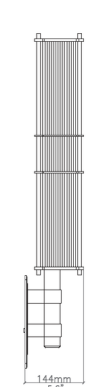

### Description

Inspired by the grandeur of Art Deco design, the Arbor Wall Sconce features an eye-catching linear form that will add a sophisticated accent to any space. Vertical acrylic rods run along the sides of the sconce to obscure the light source and create a warm, intimate glow. Whether installed on its own or in a pair flanking a doorway or bed, Arbor will make an eye-catching statement. Dimmable with TRIAC dimmers. Note: Requires narrow junction box such as a 1-gang switch box.

Shown in brushed brass / black

FRONT VIEW

SIDE VIEW

### Specifications

COLOR	Black
BODY FINISH	Brushed Brass
WATTAGE	4W
DIMMER	Standard 120V
DIMENSIONS	5.3"W x 30"H x 5.6"D
BULB INCLUDED	1 x T8/Medium (E26)/4W/120V LED