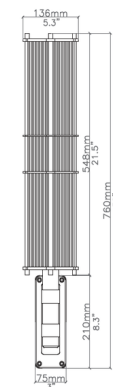

Lightology

lightology.com
866-954-4489
05-24-26

Project: _____
Company: _____
Location: _____ Fixture Type: _____
SPEC #: **BFR1544924**
Approved On: _____ Approved By: _____

Arbor Wall Sconce By Bert Frank

Description

Inspired by the grandeur of Art Deco design, the Arbor Wall Sconce features an eye-catching linear form that will add a sophisticated accent to any space. Vertical acrylic rods run along the sides of the sconce to obscure the light source and create a warm, intimate glow. Whether installed on its own or in a pair flanking a doorway or bed, Arbor will make an eye-catching statement. Dimmable with TRIAC dimmers. Note: Requires narrow junction box such as a 1-gang switch box.

FRONT VIEW

Specifications

COLOR	Black
BODY FINISH	Brushed Brass
WATTAGE	4W
DIMMER	Standard 120V
DIMENSIONS	5.3"W x 30"H x 5.6"D
BULB INCLUDED	1 x T8/Medium (E26)/4W/120V LED

Technical Information

LAMP COLOR	2700K
LUMENS/WATT	105.00
LUMINOUS FLUX	420 lumens

CLICK TO VIEW PRODUCT

Notes: