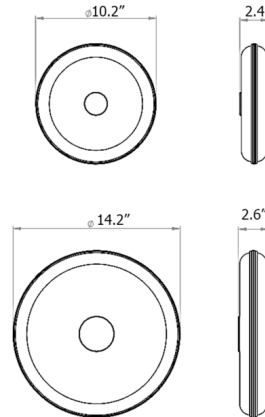

Shown in brass / alabaster

Specifications

COLOR	Alabaster
BODY FINISH	Brass
WATTAGE	6W
DIMMER	Standard 120V
DIMENSIONS	10.2"W x 10.2"H x 2.4"D
INTEGRATED LED MODULE	1 x LED/6W/120V LED

Technical Information