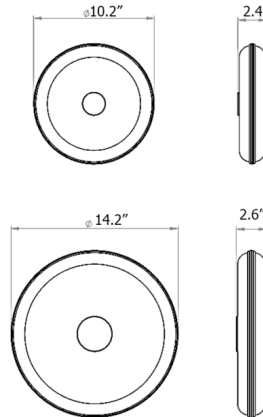

### Specifications

COLOR	Alabaster
BODY FINISH	Brass
WATTAGE	6W
DIMMER	Standard 120V
DIMENSIONS	10.2"W x 10.2"H x 2.4"D
INTEGRATED LED MODULE	1 x LED/6W/120V LED