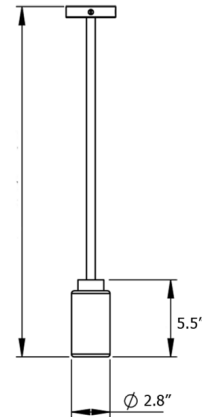

### Description

The Farol Pendant features a versatile design and a small size that will effortlessly complement a wide variety of interiors. The cylindrical glass shade is supported by a metal downrod in brass finish with brass accents for a sophisticated look.

Note: Bespoke length solid brass drop rod supplied. Drop length must be specified upon order. Included up to 60in.

### Specifications

COLOR . . . . . Opal  
BODY FINISH . . . . . Brushed Brass  
WATTAGE . . . . . 4W  
DIMMER . . . . . Standard 120V  
DIMENSIONS . . . . . 2.76"W x 5.52"H  
BULB INCLUDED . . . . . 1 x B10/Candelabra (E12)/4W/120V LED

### Technical Information

PRODUCT DIMENSIONS . . . . . Canopy: 4.6" diameter  
COLOR RENDERING . . . . . 80 CRI  
LAMP COLOR . . . . . 2700K

Shown in brushed brass / opal

CLICK TO VIEW PRODUCT

Notes: