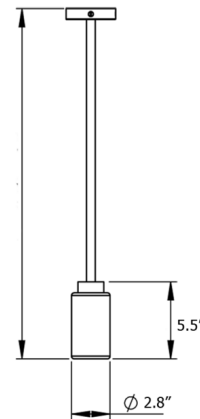

By Bert Frank

Description

The Farol Pendant features a versatile design and a small size that will effortlessly complement a wide variety of interiors. The cylindrical glass shade is supported by a metal downrod in brass finish with brass accents for a sophisticated look.

Note: Bespoke length solid brass drop rod supplied. Drop length must be specified upon order. Included up to 60in.

Specifications

COLOR Opal
BODY FINISH Brushed Brass
WATTAGE 4W
DIMMER Standard 120V
DIMENSIONS 2.76"W x 5.52"H
BULB INCLUDED 1 x B10/Candelabra (E12)/4W/120V LED

Technical Information

PRODUCT DIMENSIONS Canopy: 4.6" diameter
COLOR RENDERING 80 CRI
LAMP COLOR 2700K

Shown in brushed brass / opal

CLICK TO VIEW PRODUCT

Notes: