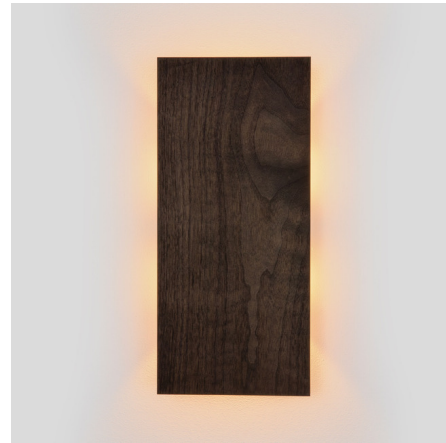

Lightology

lightology.com
866-954-4489
06-22-26

Project: _____

Company: _____

Location: _____ Fixture Type: _____

SPEC #: **CER1545388**

Approved On: _____ Approved By: _____

Tersus Wood Wall Sconce

By Cerno

Description

The Tersus Wall Sconce is an example of the simplest form unlocking a myriad of design possibilities from rustic to contemporary. Features a wood body with matching wood front panel and frosted polymer diffuser. TRIAC and ELV dimming at 120V; 0-10V dimming at 277V.

Shown in dark stained walnut

Specifications

COLOR	N/A
BODY FINISH	Dark Stained Walnut
WATTAGE	13W
DIMMER	Low Voltage Electronic
DIMENSIONS	7.25"W x 16"H x 2.75"D
INTEGRATED LED MODULE	1 x LED/13W/120-277V LED
COUNTRY OF ORIGIN	United States