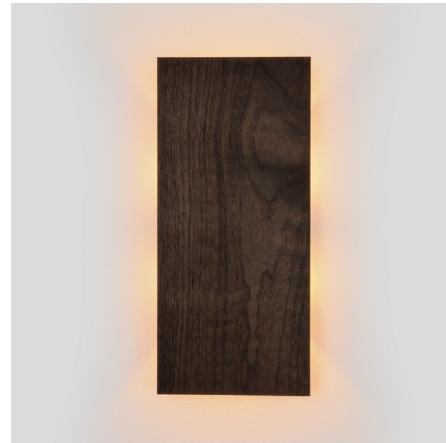

Lightology

lightology.com
866-954-4489
04-17-26

Project: _____

Company: _____

Location: _____ Fixture Type: _____

SPEC #: **CER1545388**

Approved On: _____ Approved By: _____

Tersus Large Wall Sconce By Cerno

Description

The Tersus is a simple form that unlocks many design possibilities. Informed by Cerno's reductionist approach to design, this fixture celebrates simplicity and the raw beauty of natural materials.

Shown in dark stained walnut / dark stained walnut

Specifications

COLOR Dark Stained Walnut
BODY FINISH Dark Stained Walnut
WATTAGE 13W
DIMMER Low Voltage Electronic
DIMENSIONS 7.25"W x 16"H x 2.75"D
INTEGRATED LED MODULE 1 x LED/13W/120-277V LED
COUNTRY OF ORIGIN United States