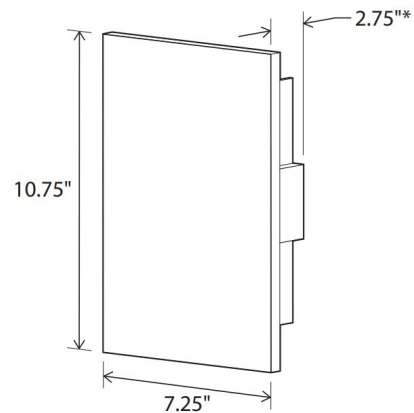

By Cerno

Description

The Tersus Wall Sconce is an example of the simplest form unlocking a myriad of design possibilities from rustic to contemporary. Features a wood body with matching wood front panel and frosted polymer diffuser. TRIAC and ELV dimming at 120V; 0-10V dimming at 277V.

Shown in dark stained walnut

Specifications

COLOR	N/A
BODY FINISH	Dark Stained Walnut
WATTAGE	13W
DIMMER	Low Voltage Electronic
DIMENSIONS	7.25"W x 16"H x 2.75"D
INTEGRATED LED MODULE	1 x LED/13W/120-277V LED
COUNTRY OF ORIGIN	United States