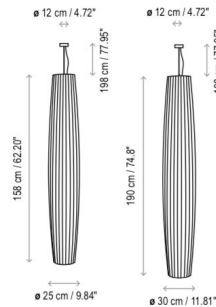

CLICK TO VIEW PRODUCT