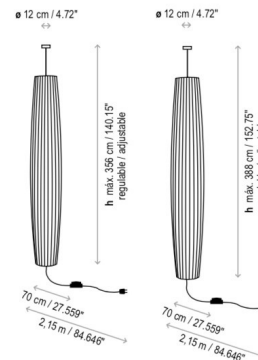

By Bover

Description

The Maxi Plug In Pendant features a hand-wrapped, translucent polyester blend ribbon shade in Cream or White with an internal iron frame. Includes cord and plug with on/off switch on cord. 9.8 inch diameter x 62.2 inch shade height x 110.2 inch overall adjustable height. UL listed.

Shown in black / white translucent ribbon

Specifications

COLOR White Translucent Ribbon
BODY FINISH Black
WATTAGE 52W
DIMMER Not Dimmable
DIMENSIONS 9.8"W x 62.2"H
BULB NOT INCLUDED 4 x CF/GU24/13W/120V Compact Fluorescent
COUNTRY OF ORIGIN Spain