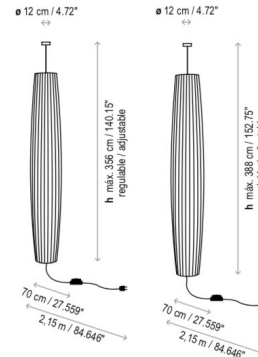

## Maxi Plug In Pendant

By Bover

### Description

The Maxi Plug In Pendant features a hand-wrapped, translucent polyester blend ribbon shade in Cream or White with an internal iron frame. Includes cord and plug with on/off switch on cord. 9.8 inch diameter x 62.2 inch shade height x 110.2 inch overall adjustable height. UL listed.

### Specifications

COLOR	White Translucent Ribbon
BODY FINISH	Black
WATTAGE	52W
DIMMER	Not Dimmable
DIMENSIONS	9.8"W x 62.2"H
BULB NOT INCLUDED	4 x CF/GU24/13W/120V Compact Fluorescent
COUNTRY OF ORIGIN	Spain