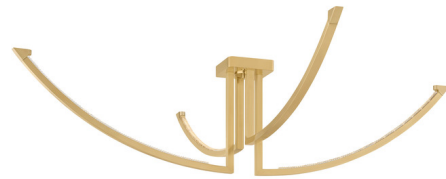

Lightology

lightology.com
866-954-4489
05-18-26

Project: _____

Company: _____

Location: _____ Fixture Type: _____

SPEC #: **CRB1545440**

Approved On: _____ Approved By: _____

Frankfurt Semi Flush Ceiling Light By Corbett Lighting

Description

Designed to balance form and function, the Frankfurt Semi Flush Ceiling Light by Corbett Lighting delivers both ambient illumination and artistic presence, elevating any interior with understated sophistication.

Shown in vintage brass / piastra

Specifications

COLOR	Piastra
BODY FINISH	Vintage Brass
WATTAGE	48W
DIMMER	Standard 120V
DIMENSIONS	60"W x 14.5"H
INTEGRATED LED MODULE	4 x LED/12W/120-277V LED
COUNTRY OF ORIGIN	Viet Nam