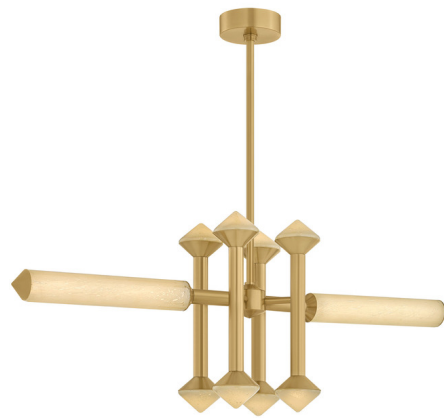

Lightology

lightology.com
866-954-4489
05-20-26

Project: _____

Company: _____

Location: _____ Fixture Type: _____

SPEC #: **CRB1545447**

Approved On: _____ Approved By: _____

Hydra Linear Chandelier By Corbett Lighting

Description

The Corbett Lighting Hydra Linear Chandelier features a warm brass finish with champagne opal seeded glass. This is the perfect fixture for dining tables, kitchen islands, or living spaces.

Specifications

COLOR Champagne Opal Seeded
BODY FINISH Vintage Brass
WATTAGE 40W
DIMMER Standard 120V
DIMENSIONS 47.75"L x 11"W x 18"H
INTEGRATED LED MODULE 10 x LED/4W/120-277V LED
COUNTRY OF ORIGIN Viet Nam

Technical Information

PRODUCT DIMENSIONS (1) 6" (2) 12" (1) 18" Stem Kit Included
COLOR RENDERING 90 CRI
LAMP COLOR 2700K
LUMENS/WATT 475.00
LUMINOUS FLUX 1900 lumens

Shown in vintage brass / champagne opal seeded