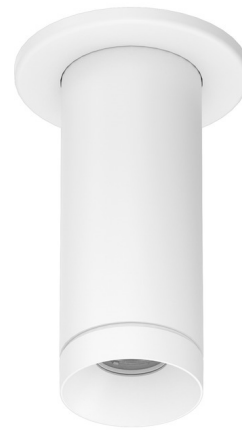

Lightology

lightology.com
866-954-4489
06-11-26

Project: _____

Company: _____

Location: _____ Fixture Type: _____

SPEC #: **CSL1545490**

Approved On: _____ Approved By: _____

Forme Ceiling Light By CSL

Description

CSL Forme represents where performance begins - a lighting collection designed to bring trusted quality, precision engineering, and architectural refinement to every project. Built with the same optics and LED technology that define CSL's premium lines, CSL Forme delivers exceptional glare-free light quality in a simplified, accessible form. Clean lines, minimal silhouettes, and reliable quick-ship availability make Forme the go-to choice for spaces that demand efficiency without compromise. Whether illuminating commercial, hospitality, or residential spaces, CSL Forme keeps projects on track, on time, and aligned with budget goals, all while maintaining performance and design integrity. ELV and TRIAC dimming at 120V; 0-10V dimming at 277V.

Shown in semi gloss white

Specifications

COLOR	N/A
BODY FINISH	Semi Gloss White
WATTAGE	14W
DIMMER	Low Voltage Electronic
DIMENSIONS	7.56"W x 7.56"H
INTEGRATED LED MODULE	1 x LED/14W/120-277V LED
COUNTRY OF ORIGIN	Viet Nam