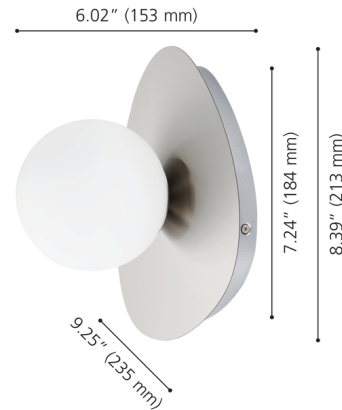

By Eglo

Description

The Castrovido Wall Sconce is a highly versatile wall sconce specifically designed with a dual-mount feature, allowing it to be installed as either a sophisticated wall-mounted fixture or a sleek flush mount ceiling light. This 8-inch luminaire showcases a bold finish that perfectly frames the soft, inviting glow of its white glass globe shade. Whether providing focused light in a bathroom or serving as a minimalist overhead centerpiece, its clean geometric silhouette offers a refined balance of contemporary style and functional flexibility.

Shown in brushed nickel / white

Specifications

COLOR	White
BODY FINISH	Brushed Nickel
WATTAGE	4W
DIMMER	Standard 120V
DIMENSIONS	9.25\"W x 8.39\"H x 6.02\"D
BULB NOT INCLUDED	1 x JCD/G9/4W/120V LED
COUNTRY OF ORIGIN	China