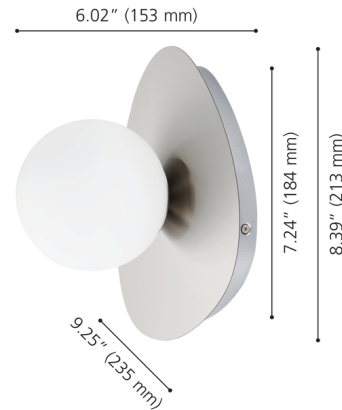

By Eglo

Description

The Castrovido Wall Sconce is a highly versatile wall sconce specifically designed with a dual-mount feature, allowing it to be installed as either a sophisticated wall-mounted fixture or a sleek flush mount ceiling light. This 8-inch luminaire showcases a bold finish that perfectly frames the soft, inviting glow of its white glass globe shade. Whether providing focused light in a bathroom or serving as a minimalist overhead centerpiece, its clean geometric silhouette offers a refined balance of contemporary style and functional flexibility.

Shown in brushed nickel / white

Specifications

COLOR	White
BODY FINISH	Brushed Nickel
WATTAGE	4W
DIMMER	Standard 120V
DIMENSIONS	9.25"W x 8.39"H x 6.02"D
BULB NOT INCLUDED	1 x JCD/G9/4W/120V LED
COUNTRY OF ORIGIN	China