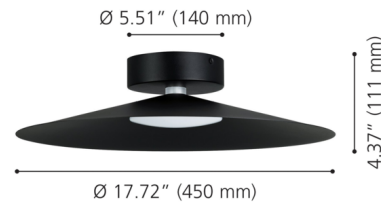

### Description

The Conomavilla Color-Select Semi Flush Ceiling Light is a bold statement that redefines the standard LED flush mount. This 17-inch fixture features a striking black metal shade that provides focused, downward illumination, but its true distinction lies in the unique integrated LED ring positioned just above the shade. This design element casts a soft, ambient glow against the ceiling, creating a sophisticated inchhalo inch effect that adds depth and visual interest to your room. Equipped with 3CCT LED technology (3000K, 4000K, 5000K), it offers the versatility to select your preferred color temperature, making it a perfect blend of modern industrial style and advanced lighting performance.

### Specifications

COLOR	N/A
BODY FINISH	Black
WATTAGE	17W
DIMMER	Low Voltage Electronic
DIMENSIONS	17.72"W x 4.37"H
INTEGRATED LED MODULE	1 x LED/17W/120V LED
COUNTRY OF ORIGIN	China

### Technical Information

LAMP LIFE	25000 hours
COLOR RENDERING	80 CRI
LAMP COLOR	CCT Select
LUMENS/WATT	58.82
LUMINOUS FLUX	1000 lumens

Shown in black

CLICK TO VIEW PRODUCT

Notes: