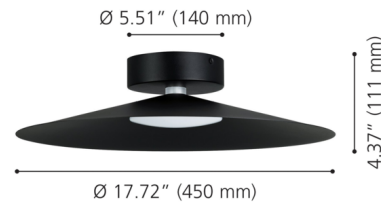

CLICK TO VIEW PRODUCT

Notes: