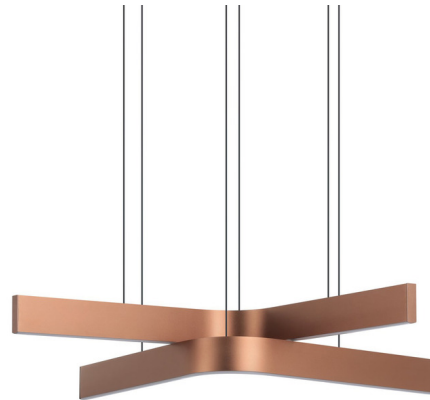

Description

The Folcino Pendant features a unique, customizable design where the individual sections can be adjusted to create your own sculptural lighting arrangement. This 25-inch fixture is finished in a warm, timeless bronze and utilizes advanced 3CCT LED technology (3000K, 4000K, 5000K), allowing you to select the perfect color temperature for your space. Whether suspended over a dining table or as a focal point in a modern living area, its linear silhouette and adaptable form provide a perfect blend of high-end aesthetics and functional versatility.

Specifications

COLOR	N/A
BODY FINISH	Bronze
WATTAGE	62W
DIMMER	Low Voltage Electronic
DIMENSIONS	25.16"W x 4.8"H x 17.13"D
INTEGRATED LED MODULE	2 x LED/31W/120V LED
COUNTRY OF ORIGIN	China

Technical Information

PRODUCT DIMENSIONS	Cord Length: 144"
LAMP LIFE	25000 hours
COLOR RENDERING	80 CRI
LAMP COLOR	CCT Select
LUMENS/WATT	25.16
LUMINOUS FLUX	780 lumens

Shown in bronze

CLICK TO VIEW PRODUCT

Notes: