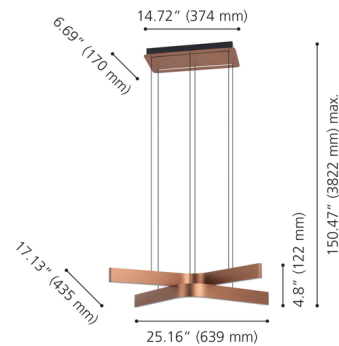

Description

The Folcino Pendant features a unique, customizable design where the individual sections can be adjusted to create your own sculptural lighting arrangement. This 25-inch fixture is finished in a warm, timeless bronze and utilizes advanced 3CCT LED technology (3000K, 4000K, 5000K), allowing you to select the perfect color temperature for your space. Whether suspended over a dining table or as a focal point in a modern living area, its linear silhouette and adaptable form provide a perfect blend of high-end aesthetics and functional versatility.

Specifications

COLOR	N/A
BODY FINISH	Bronze
WATTAGE	62W
DIMMER	Low Voltage Electronic
DIMENSIONS	25.16"W x 4.8"H x 17.13"D
INTEGRATED LED MODULE	2 x LED/31W/120V LED
COUNTRY OF ORIGIN	China

Technical Information

PRODUCT DIMENSIONS	Cord Length: 144"
LAMP LIFE	25000 hours
COLOR RENDERING	80 CRI
LAMP COLOR	CCT Select
LUMENS/WATT	25.16
LUMINOUS FLUX	780 lumens

Shown in bronze

CLICK TO VIEW PRODUCT

Notes: