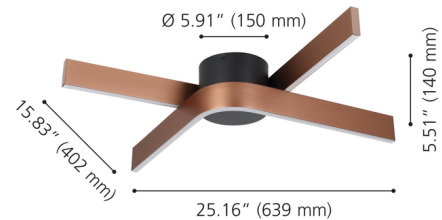

Description

The Folcino Color-Select Semi Flush Ceiling Light centers your room with a bold, architectural presence and a sophisticated dual-tone Bronze and Black finish. This 25-inch fixture features a clean, low-profile design that seamlessly integrates into modern spaces while offering the advanced flexibility of 3CCT LED technology (3000K, 4000K, 5000K). With the ability to select the ideal color temperature, this elegant lighting solution provides a consistent, high-quality glow that enhances both the style and atmosphere of your home.

Specifications

COLOR	Bronze
BODY FINISH	Black
WATTAGE	62W
DIMMER	Low Voltage Electronic
DIMENSIONS	25.16"W x 5.51"H
INTEGRATED LED MODULE	2 x LED/31W/120V LED
COUNTRY OF ORIGIN	China

Technical Information

LAMP LIFE	25000 hours
COLOR RENDERING	80 CRI
LAMP COLOR	CCT Select
LUMENS/WATT	23.87
LUMINOUS FLUX	740 lumens

Shown in black / bronze

CLICK TO VIEW PRODUCT

Notes: