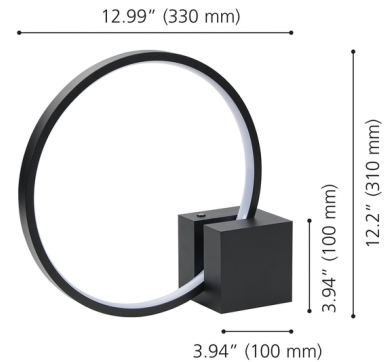

CLICK TO VIEW PRODUCT

Notes: