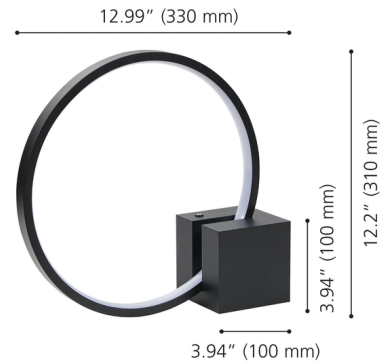

CLICK TO VIEW PRODUCT

Notes: