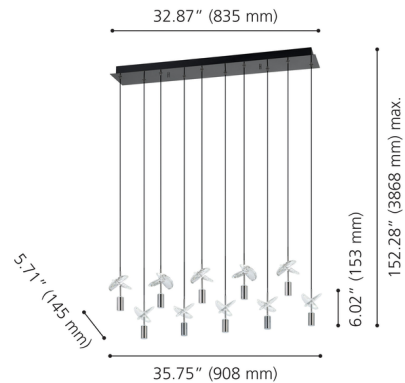

Description

The Comareira Color-Select Linear Pendant is a radiant composition of light and crystal. Suspended from an elongated black chrome canopy, slender cables support faceted clear crystal forms that refract and scatter light with brilliant clarity. The layered elements create movement and sparkle, casting subtle prismatic reflections throughout the space. Each semi-circular crystal accent can be individually rotated and adjusted, allowing you to customize the overall look and light play. With adjustable hanging height and 3CCT LED technology (3000K, 4000K, 5000K), Comareira delivers both striking presence and tailored illumination above dining tables or kitchen islands.

Specifications

COLOR	Clear
BODY FINISH	Black Chrome
WATTAGE	28W
DIMMER	Low Voltage Electronic
DIMENSIONS	35.75"L x 5.71"W x 6.02"H
INTEGRATED LED MODULE	10 x LED/2.8W/120-277V LED
COUNTRY OF ORIGIN	China

Technical Information

PRODUCT DIMENSIONS	Cord Length: 144"
LAMP LIFE	25000 hours
COLOR RENDERING	80 CRI
LAMP COLOR	CCT Select
LUMENS/WATT	453.57
LUMINOUS FLUX	1270 lumens

Shown in black chrome / clear

CLICK TO VIEW PRODUCT