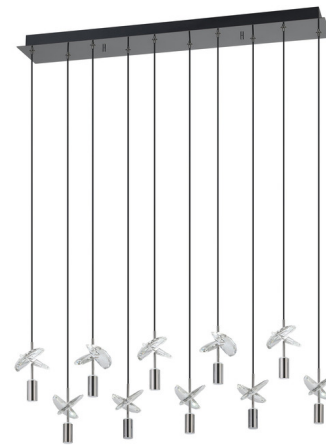

Lightology

lightology.com
866-954-4489
06-29-26

Project: _____
 Company: _____
 Location: _____ Fixture Type: _____
 SPEC #: **EGL1545508**
 Approved On: _____ Approved By: _____

Comareira Color-Select Linear Pendant By Eglo

Description

The Comareira Color-Select Linear Pendant is a radiant composition of light and crystal. Suspended from an elongated black chrome canopy, slender cables support faceted clear crystal forms that refract and scatter light with brilliant clarity. The layered elements create movement and sparkle, casting subtle prismatic reflections throughout the space. Each semi-circular crystal accent can be individually rotated and adjusted, allowing you to customize the overall look and light play. With adjustable hanging height and 3CCT LED technology (3000K, 4000K, 5000K), Comareira delivers both striking presence and tailored illumination above dining tables or kitchen islands.

Specifications

COLOR	Clear
BODY FINISH	Black Chrome
WATTAGE	28W
DIMMER	Low Voltage Electronic
DIMENSIONS	35.75"L x 5.71"W x 6.02"H
INTEGRATED LED MODULE	10 x LED/2.8W/120-277V LED
COUNTRY OF ORIGIN	China

Technical Information

PRODUCT DIMENSIONS	Cord Length: 144"
LAMP LIFE	25000 hours
COLOR RENDERING	80 CRI
LAMP COLOR	CCT Select
LUMENS/WATT	453.57
LUMINOUS FLUX	1270 lumens

Shown in black chrome / clear

CLICK TO VIEW PRODUCT