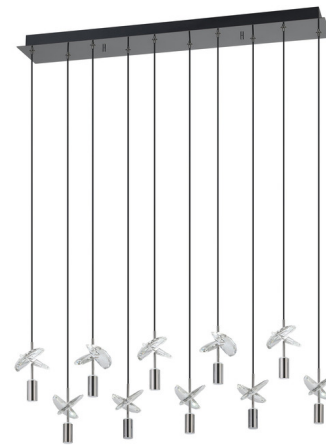

Lightology

lightology.com
866-954-4489
04-23-26

Project: _____
 Company: _____
 Location: _____ Fixture Type: _____
 SPEC #: **EGL1545508**
 Approved On: _____ Approved By: _____

Comareira Color-Select Linear Pendant By Eglo

Description

The Comareira Color-Select Linear Pendant is a radiant composition of light and crystal. Suspended from an elongated black chrome canopy, slender cables support faceted clear crystal forms that refract and scatter light with brilliant clarity. The layered elements create movement and sparkle, casting subtle prismatic reflections throughout the space. Each semi-circular crystal accent can be individually rotated and adjusted, allowing you to customize the overall look and light play. With adjustable hanging height and 3CCT LED technology (3000K, 4000K, 5000K), Comareira delivers both striking presence and tailored illumination above dining tables or kitchen islands.

Specifications

COLOR	Clear
BODY FINISH	Black Chrome
WATTAGE	28W
DIMMER	Low Voltage Electronic
DIMENSIONS	35.75"L x 5.71"W x 6.02"H
INTEGRATED LED MODULE	10 x LED/2.8W/120-277V LED
COUNTRY OF ORIGIN	China

Technical Information

PRODUCT DIMENSIONS	Cord Length: 144"
LAMP LIFE	25000 hours
COLOR RENDERING	80 CRI
LAMP COLOR	CCT Select
LUMENS/WATT	453.57
LUMINOUS FLUX	1270 lumens

Shown in black chrome / clear

CLICK TO VIEW PRODUCT