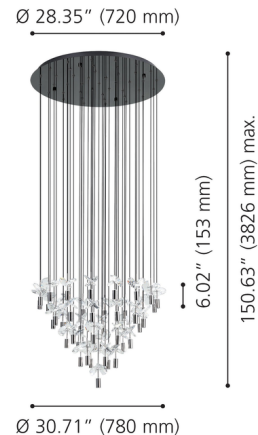

CLICK TO VIEW PRODUCT

Notes: