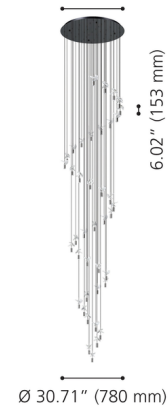

Description

The Comareira Cascading Color-Select Pendant is a radiant spiral of light and crystal. Suspended from a round black chrome canopy, 40 individual lights descend in a dramatic cascading formation, creating a graceful sense of movement. Each faceted clear crystal form refracts and scatters light with brilliant clarity, producing subtle prismatic reflections as the composition flows downward. The semi-circular crystal accents can be individually rotated and adjusted, allowing you to shape the visual rhythm and light play. With adjustable hanging height and integrated 3CCT LED technology (3000K, 4000K, 5000K), this spiral installation delivers customizable illumination and striking presence for staircases, grand entryways, or open vertical spaces.

Specifications

COLOR	Clear
BODY FINISH	Black Chrome
WATTAGE	76W
DIMMER	Low Voltage Electronic
DIMENSIONS	30.71"W x 6.02"H
INTEGRATED LED MODULE	40 x LED/1.9W/120-277V LED
COUNTRY OF ORIGIN	China

Technical Information

PRODUCT DIMENSIONS	Cord Length: 189"
LAMP LIFE	25000 hours
COLOR RENDERING	80 CRI
LAMP COLOR	CCT Select
LUMENS/WATT	1,368.42
LUMINOUS FLUX	2600 lumens

Shown in black chrome / clear

Ø 28.35" (720 mm)

Ø 30.71" (780 mm)