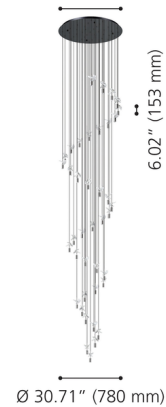

Description

The Comareira Cascading Color-Select Pendant is a radiant spiral of light and crystal. Suspended from a round black chrome canopy, 40 individual lights descend in a dramatic cascading formation, creating a graceful sense of movement. Each faceted clear crystal form refracts and scatters light with brilliant clarity, producing subtle prismatic reflections as the composition flows downward. The semi-circular crystal accents can be individually rotated and adjusted, allowing you to shape the visual rhythm and light play. With adjustable hanging height and integrated 3CCT LED technology (3000K, 4000K, 5000K), this spiral installation delivers customizable illumination and striking presence for staircases, grand entryways, or open vertical spaces.

Specifications

COLOR	Clear
BODY FINISH	Black Chrome
WATTAGE	76W
DIMMER	Low Voltage Electronic
DIMENSIONS	30.71"W x 6.02"H
INTEGRATED LED MODULE	40 x LED/1.9W/120-277V LED
COUNTRY OF ORIGIN	China

Technical Information

PRODUCT DIMENSIONS	Cord Length: 189"
LAMP LIFE	25000 hours
COLOR RENDERING	.80 CRI
LAMP COLOR	. CCT Select
LUMENS/WATT	1,368.42
LUMINOUS FLUX	2600 lumens

Shown in black chrome / clear

Ø 28.35" (720 mm)

Ø 30.71" (780 mm)