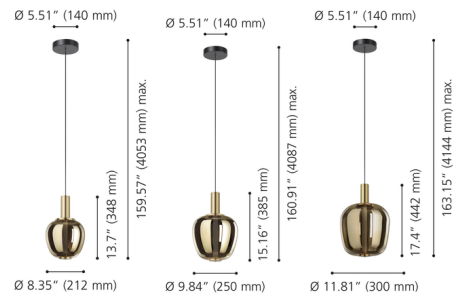

Description

The Fruitera Color-Select Pendant is a refined accent that pairs a black and brushed gold finish with a rich gold smoked glass shade. When off, the glass appears smooth and mirror-like, offering a warm metallic depth. Once illuminated, a concealed internal acrylic diffuser softly emerges from within, revealing a luminous inner core that transforms the look entirely. The layered effect creates dimension and subtle contrast between reflective glass and diffused light. With adjustable hanging height and integrated 3CCT LED technology (3000K, 4000K, 5000K), you can easily customize both its vertical presence and the warmth of its glow to perfectly suit your space.

Specifications

COLOR	Gold
BODY FINISH	Black / Gold
WATTAGE	7.5W
DIMMER	Standard 120V
DIMENSIONS	8.35"W x 13.7"H
INTEGRATED LED MODULE	1 x LED/7.5W/120V LED
COUNTRY OF ORIGIN	China

Technical Information

PRODUCT DIMENSIONS	Cord Length: 144"
LAMP LIFE	25000 hours
COLOR RENDERING	.80 CRI
LAMP COLOR	.CCT Select
LUMENS/WATT	24.00
LUMINOUS FLUX	180 lumens

Shown in black / gold / gold

CLICK TO VIEW PRODUCT

Notes: