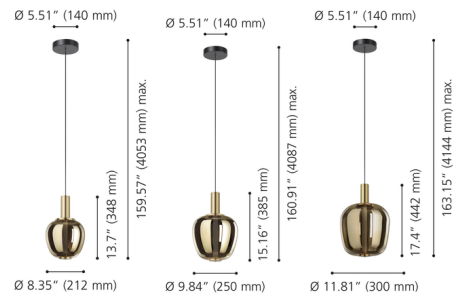

Description

The Fruitera Color-Select Pendant is a refined accent that pairs a black and brushed gold finish with a rich gold smoked glass shade. When off, the glass appears smooth and mirror-like, offering a warm metallic depth. Once illuminated, a concealed internal acrylic diffuser softly emerges from within, revealing a luminous inner core that transforms the look entirely. The layered effect creates dimension and subtle contrast between reflective glass and diffused light. With adjustable hanging height and integrated 3CCT LED technology (3000K, 4000K, 5000K), you can easily customize both its vertical presence and the warmth of its glow to perfectly suit your space.

Specifications

COLOR	Gold
BODY FINISH	Black / Gold
WATTAGE	7.5W
DIMMER	Standard 120V
DIMENSIONS	8.35"W x 13.7"H
INTEGRATED LED MODULE	1 x LED/7.5W/120V LED
COUNTRY OF ORIGIN	China

Technical Information

PRODUCT DIMENSIONS	Cord Length: 144"
LAMP LIFE	25000 hours
COLOR RENDERING	.80 CRI
LAMP COLOR	. CCT Select
LUMENS/WATT	24.00
LUMINOUS FLUX	180 lumens

Shown in black / gold / gold

CLICK TO VIEW PRODUCT

Notes: