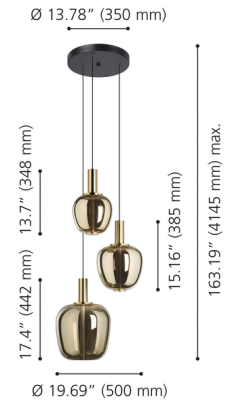

### Specifications

COLOR	Gold
BODY FINISH	Black / Gold
WATTAGE	18W
DIMMER	Standard 120V
DIMENSIONS	19.69"W x 17.4"H
INTEGRATED LED MODULE	3 x LED/6W/120-277V LED
COUNTRY OF ORIGIN	China

### Technical Information

PRODUCT DIMENSIONS	Cord Length: 144"
LAMP LIFE	25000 hours
COLOR RENDERING	80 CRI
LAMP COLOR	CCT Select
LUMENS/WATT	83.33
LUMINOUS FLUX	500 lumens

Shown in black / gold / gold

CLICK TO VIEW PRODUCT