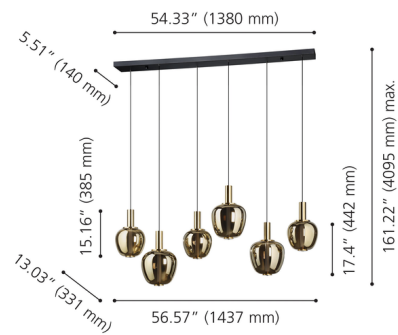

### Description

The Fruitera Color-Select Linear Pendant makes a striking statement with six gold smoked glass shades suspended across a 56-inch black and brushed gold frame. When off, the vapor-coated glass appears smooth and mirror-like, offering rich metallic depth. Once illuminated, concealed internal acrylic diffusers softly reveal a luminous inner core, transforming each shade with layered warmth and dimension. With adjustable hanging height and integrated 3CCT LED technology (3000K, 4000K, 5000K), this linear masterpiece allows you to customize both its presence and the warmth of its glow to perfectly illuminate a large dining table or kitchen island.

### Specifications

COLOR	Gold
BODY FINISH	Black / Gold
WATTAGE	36W
DIMMER	Standard 120V
DIMENSIONS	56.57" L x 13.03" W x 15.16" H
INTEGRATED LED MODULE	6 x LED/6W/120V LED
COUNTRY OF ORIGIN	China

### Technical Information

PRODUCT DIMENSIONS	Cord Length: 144"
LAMP LIFE	25000 hours
COLOR RENDERING	80 CRI
LAMP COLOR	CCT Select
LUMENS/WATT	226.67
LUMINOUS FLUX	1360 lumens

Shown in black / gold / gold