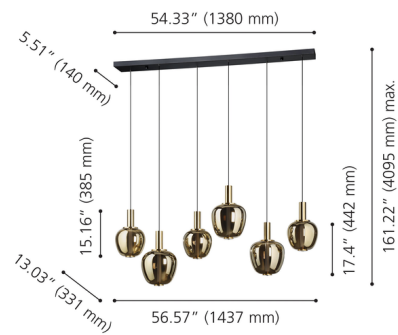

Description

The Fruitera Color-Select Linear Pendant makes a striking statement with six gold smoked glass shades suspended across a 56-inch black and brushed gold frame. When off, the vapor-coated glass appears smooth and mirror-like, offering rich metallic depth. Once illuminated, concealed internal acrylic diffusers softly reveal a luminous inner core, transforming each shade with layered warmth and dimension. With adjustable hanging height and integrated 3CCT LED technology (3000K, 4000K, 5000K), this linear masterpiece allows you to customize both its presence and the warmth of its glow to perfectly illuminate a large dining table or kitchen island.

Specifications

COLOR	Gold
BODY FINISH	Black / Gold
WATTAGE	36W
DIMMER	Standard 120V
DIMENSIONS	56.57"L x 13.03"W x 15.16"H
INTEGRATED LED MODULE	6 x LED/6W/120V LED
COUNTRY OF ORIGIN	China

Technical Information

PRODUCT DIMENSIONS	Cord Length: 144"
LAMP LIFE	25000 hours
COLOR RENDERING	80 CRI
LAMP COLOR	CCT Select
LUMENS/WATT	226.67
LUMINOUS FLUX	1360 lumens

Shown in black / gold / gold

CLICK TO VIEW PRODUCT

Notes: