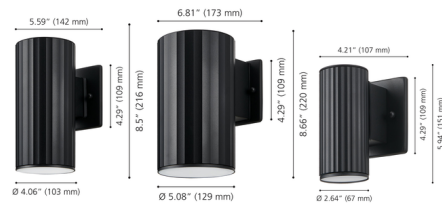

Description

The Portillo Outdoor Wall Light pairs durability with modern design, featuring a ribbed black metal shade that adds depth and tactile character to its streamlined silhouette. The vertically fluted texture enhances its bold presence while subtly catching the light. Engineered with a sealed glass end cap to protect against the elements, this fixture delivers reliable performance in outdoor settings. Ideal for patios, entryways, or garages, its focused light source and weather-resistant construction provide a clean, sophisticated lighting solution for contemporary exteriors.

Shown in black

Specifications

COLOR	N/A
BODY FINISH	Black
WATTAGE	8W
DIMMER	Standard 120V
DIMENSIONS	4.29"W x 8.5"H x 5.59"D
BULB NOT INCLUDED	1 x PAR20/Medium (E26)/8W/120V LED
COUNTRY OF ORIGIN	China

CLICK TO VIEW PRODUCT