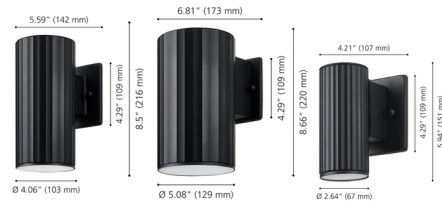

### Description

The Portillo Outdoor Wall Light pairs durability with modern design, featuring a ribbed black metal shade that adds depth and tactile character to its streamlined silhouette. The vertically fluted texture enhances its bold presence while subtly catching the light. Engineered with a sealed glass end cap to protect against the elements, this fixture delivers reliable performance in outdoor settings. Ideal for patios, entryways, or garages, its focused light source and weather-resistant construction provide a clean, sophisticated lighting solution for contemporary exteriors.

### Specifications

COLOR	N/A
BODY FINISH	Black
WATTAGE	8W
DIMMER	Standard 120V
DIMENSIONS	4.29"W x 8.5"H x 5.59"D
BULB NOT INCLUDED	1 x PAR20/Medium (E26)/8W/120V LED
COUNTRY OF ORIGIN	China

CLICK TO VIEW PRODUCT