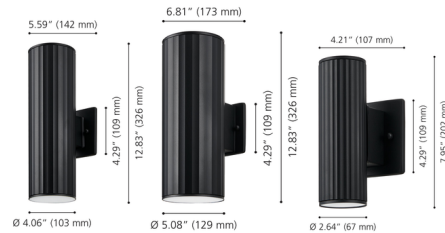

Description

The Portillo Outdoor Dual Wall Light delivers a bold, modern presence with its sleek cylindrical form and ribbed black metal finish. The vertically fluted texture adds depth and subtle visual interest while enhancing its clean silhouette. Designed with dual light sources, it casts both upward and downward illumination to create a striking column of light across exterior surfaces. Engineered with glass end caps to completely seal the unit from the elements, it ensures long-lasting durability while adding a clean, minimalist aesthetic to your entryway, patio, or exterior facade.

Shown in black

Specifications

COLOR	N/A
BODY FINISH	Black
WATTAGE	16W
DIMMER	Standard 120V
DIMENSIONS	4.29"W x 12.83"H x 5.59"D
BULB NOT INCLUDED	2 x PAR20/Medium (E26)/8W/120V LED
COUNTRY OF ORIGIN	China