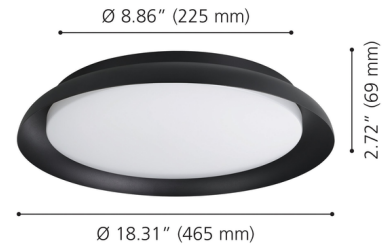

Description

The Sebio Color-Select Ceiling Light elevates your ceiling with a refined finish. This 18-inch fixture features a sleek, low-profile design where the crisp exterior is perfectly complemented by a interior accent, creating a luxurious and modern aesthetic. Equipped with 3CCT LED technology (3000K/4000K/5000K), it allows you to select the ideal color temperature for your space, providing a seamless blend of high-end style and functional, energy-efficient illumination.

Specifications

COLOR	White
BODY FINISH	Black
WATTAGE	21W
DIMMER	Low Voltage Electronic
DIMENSIONS	18.31"W x 2.72"H
INTEGRATED LED MODULE	1 x LED/21W/120-277V LED
COUNTRY OF ORIGIN	China

Technical Information

LAMP LIFE	25000 hours
COLOR RENDERING	80 CRI
LAMP COLOR	3000K
LUMENS/WATT	55.24
LUMINOUS FLUX	1160 lumens

Shown in black / white

CLICK TO VIEW PRODUCT

Notes: