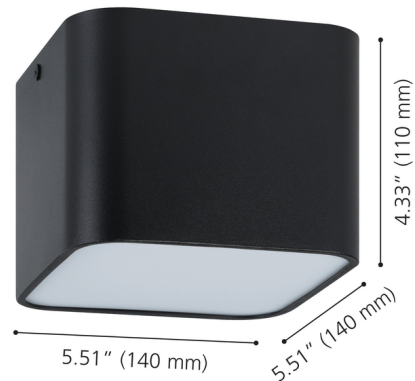

### Description

The Grimasola Color-Select Ceiling Light is designed for versatility with a clean, unobtrusive look. This 5-inch fixture features a crisp finish that blends seamlessly into your ceiling, providing a minimalist aesthetic for any room. Equipped with 5CCT LED technology, it offers the ultimate flexibility in lighting, allowing you to select from five different color temperatures (2700K/3000K/3500K/4000K/5000K) to perfectly match the mood and function of your space. Its compact, low-profile design makes it an ideal choice for hallways, closets, or any area where efficient, high-quality illumination is required.

### Specifications

COLOR	N/A
BODY FINISH	Black
WATTAGE	9.5W
DIMMER	Low Voltage Electronic
DIMENSIONS	5.51"W x 4.33"H
INTEGRATED LED MODULE	1 x LED/9.5W/120V LED
COUNTRY OF ORIGIN	China

### Technical Information

LAMP LIFE	25000 hours
COLOR RENDERING	80 CRI
LAMP COLOR	CCT Select
LUMENS/WATT	71.05
LUMINOUS FLUX	675 lumens

Shown in black

CLICK TO VIEW PRODUCT

Notes: