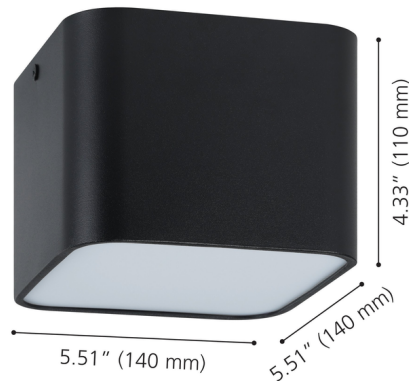

Shown in black

CLICK TO VIEW PRODUCT

Notes: