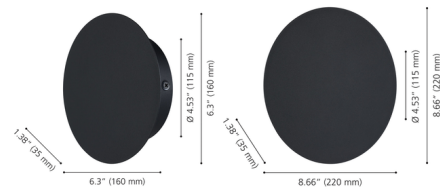

Specifications

COLOR	N/A
BODY FINISH	Black
WATTAGE	10W
DIMMER	Low Voltage Electronic
DIMENSIONS	6.3"W x 6.3"H x 1.38"D
INTEGRATED LED MODULE	1 x LED/10W/120V LED
COUNTRY OF ORIGIN	China

Technical Information

LAMP LIFE	25000 hours
COLOR RENDERING	80 CRI
LAMP COLOR	3000K
LUMENS/WATT	63.90
LUMINOUS FLUX	639 lumens

Shown in black

CLICK TO VIEW PRODUCT

Notes: