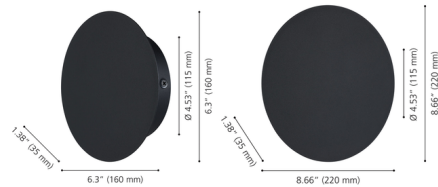

CLICK TO VIEW PRODUCT

Notes: