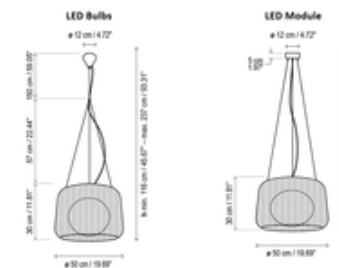

BRAND

Bover

DESCRIPTION

The Fora Outdoor Pendant is a versatile luminaire that can be used indoors or outdoors, made of a handwoven synthetic wicker shade and inner UV-resistant polyethylene globe that are resistant to weathering. The globe diffuses the light to cast a warm ambient glow, creating a pleasant atmosphere in any residential or commercial space. Available in two widths: 19.69 inches (Fora S) and 35.43 inches (Fora 90). Note: The LED E26 bulb option requires two E26 medium base bulbs which are not included.

Shown in: Graphite Brown / Rattan Brown

SHADE COLOR	N/A
BODY FINISH	Graphite Brown / Rattan Brown
WATTAGE	20W
DIMMER	Standard 120V
DIMENSIONS	19.69"W x 11.81"H
BULB NOT INCLUDED	
LAMP	2 x A19/Medium (E26)/10W/120V LED

SPEC # BOV154553

19.69" Width

35.43" Width

COMPANY

PROJECT

FIXTURE TYPE

APPROVED BY

DATE