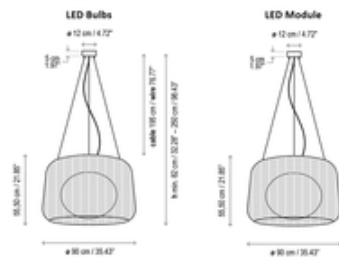

Shown in: Graphite Brown / Rattan Brown

SHADE COLOR	N/A
BODY FINISH	Graphite Brown / Rattan Brown
WATTAGE	20W
DIMMER	Standard 120V
DIMENSIONS	19.69"W x 11.81"H
BULB NOT INCLUDED	
LAMP	2 x A19/Medium (E26)/10W/120V LED

SPEC # BOV154553

19.69" Width

35.43" Width

COMPANY

PROJECT

FIXTURE TYPE

APPROVED BY

DATE