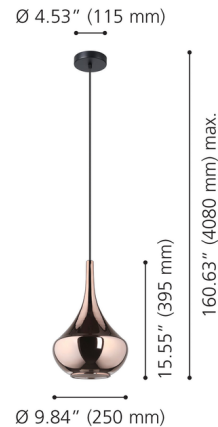

The Almoater Pendant is a masterclass in sophisticated material layering, featuring a unique 10-inch tear drop design composed of two separate glass elements held together in a seamless composition. The outer glass impresses with a noble copper hue and a mirrored surface, creating a luxurious, high-shine appearance that reflects its surroundings when unlit. Once illuminated, the softly frosted inner glass reveals itself from within, diffusing the light and transforming the fixture's look with a warm, glowing core. Suspended from a sleek black canopy, this fixture serves as a brilliant jewel-like accent for modern kitchens, dining areas, or entryways.

Specifications

COLOR	Frosted
BODY FINISH	Copper
WATTAGE	7W
DIMMER	Standard 120V
DIMENSIONS	9.84"W x 15.55"H
BULB NOT INCLUDED	1 x A15/Medium (E26)/7W/120V LED
COUNTRY OF ORIGIN	China

Technical Information

PRODUCT DIMENSIONS	Cord Length: 144"
--------------------	-------------------

Shown in copper / frosted

CLICK TO VIEW PRODUCT

Notes: