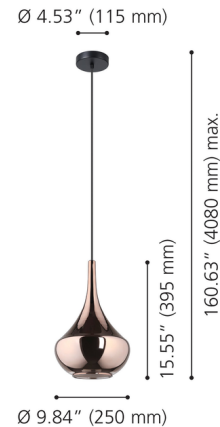

The Almoater Pendant is a masterclass in sophisticated material layering, featuring a unique 10-inch tear drop design composed of two separate glass elements held together in a seamless composition. The outer glass impresses with a noble copper hue and a mirrored surface, creating a luxurious, high-shine appearance that reflects its surroundings when unlit. Once illuminated, the softly frosted inner glass reveals itself from within, diffusing the light and transforming the fixture's look with a warm, glowing core. Suspended from a sleek black canopy, this fixture serves as a brilliant jewel-like accent for modern kitchens, dining areas, or entryways.

Specifications

COLOR	Frosted
BODY FINISH	Copper
WATTAGE	7W
DIMMER	Standard 120V
DIMENSIONS	9.84"W x 15.55"H
BULB NOT INCLUDED	1 x A15/Medium (E26)/7W/120V LED
COUNTRY OF ORIGIN	China

Technical Information

PRODUCT DIMENSIONS	Cord Length: 144"
--------------------	-------------------

Shown in copper / frosted

CLICK TO VIEW PRODUCT

Notes: