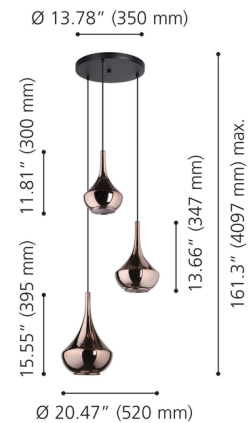

Description

The Almoater Multi-Light Pendant showcases sophisticated material layering in a striking 20-inch round composition featuring three teardrop glass shades suspended in harmony from a black canopy. Each shade is crafted from two separate glass elements held together seamlessly. The outer glass displays a rich copper hue with a mirrored finish that reflects its surroundings when unlit. Once illuminated, the softly frosted inner glass emerges from within, diffusing the light and creating a warm, glowing core inside each form. This fixture is the perfect blend of warmth and modern luxury, making it an ideal focal point for dining rooms, grand entryways, or living spaces.

Specifications

COLOR	Frosted
BODY FINISH	Copper
WATTAGE	21W
DIMMER	Standard 120V
DIMENSIONS	20.47"W x 15.55"H
BULB NOT INCLUDED	3 x A15/Medium (E26)/7W/120V LED
COUNTRY OF ORIGIN	China

Technical Information

PRODUCT DIMENSIONS	Cord Length: 144"
--------------------	-------------------

Shown in copper / frosted

CLICK TO VIEW PRODUCT

Notes: