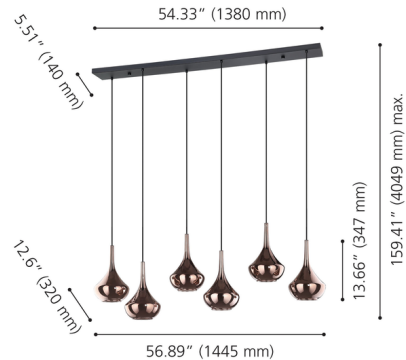

Description

The Almoater Linear Pendant showcases refined material layering in a striking composition of six teardrop glass forms suspended along a sleek black canopy. Each shade is crafted from two separate glass elements held together in a seamless design. The outer glass features a rich copper hue with a mirrored finish that reflects its surroundings when unlit. Once illuminated, the softly frosted inner glass reveals itself from within, diffusing the light and creating a warm, glowing core inside each form. Suspended at staggered heights, this six-light arrangement brings luminous depth and elegant rhythm to dining tables, kitchen islands, or modern living spaces.

Specifications

COLOR Frosted
BODY FINISH Copper
WATTAGE 42W
DIMMER Standard 120V
DIMENSIONS 56.89"L x 12.6"W x 13.66"H
BULB NOT INCLUDED 6 x A15/Medium (E26)/7W/120V LED
COUNTRY OF ORIGIN China

Technical Information

PRODUCT DIMENSIONS Cord Length: 144"

Shown in copper / frosted

CLICK TO VIEW PRODUCT

Notes: