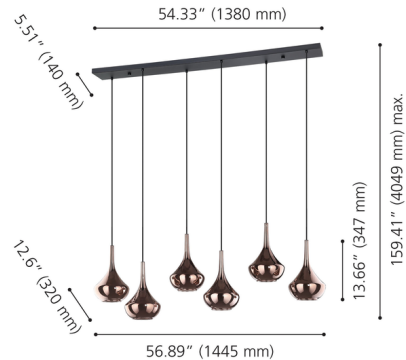

Description

The Almoater Linear Pendant showcases refined material layering in a striking composition of six teardrop glass forms suspended along a sleek black canopy. Each shade is crafted from two separate glass elements held together in a seamless design. The outer glass features a rich copper hue with a mirrored finish that reflects its surroundings when unlit. Once illuminated, the softly frosted inner glass reveals itself from within, diffusing the light and creating a warm, glowing core inside each form. Suspended at staggered heights, this six-light arrangement brings luminous depth and elegant rhythm to dining tables, kitchen islands, or modern living spaces.

Specifications

COLOR	Frosted
BODY FINISH	Copper
WATTAGE	42W
DIMMER	Standard 120V
DIMENSIONS	56.89"L x 12.6"W x 13.66"H
BULB NOT INCLUDED	6 x A15/Medium (E26)/7W/120V LED
COUNTRY OF ORIGIN	China

Technical Information

PRODUCT DIMENSIONS	Cord Length: 144"
--------------------	-------------------

Shown in copper / frosted

CLICK TO VIEW PRODUCT

Notes: