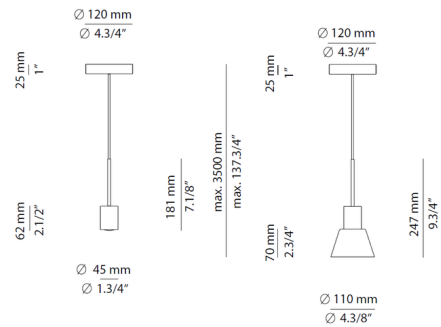

By Estiluz

Description

Designed with a fluid, ribbon-like form, the Belt Pendant features a sleek, adaptable profile. A base can be used solo or with the frosted glass shade. The Belt is an ideal accent piece for a kitchen, dining room, or nook, adding both warmth and modern sophistication.

Shown in anthracite

Specifications

COLOR	N/A
BODY FINISH	Anthracite
WATTAGE	6.2W
DIMMER	Standard 120V
DIMENSIONS	4.32"W x 9.75"H
INTEGRATED LED MODULE	1 x LED/6.2W/120V LED
COUNTRY OF ORIGIN	Spain

Technical Information

BEAM ANGLE	70°
COLOR RENDERING	90 CRI
LAMP COLOR	2700K
LUMENS/WATT	116.94
LUMINOUS FLUX	725 lumens

CLICK TO VIEW PRODUCT

Notes: