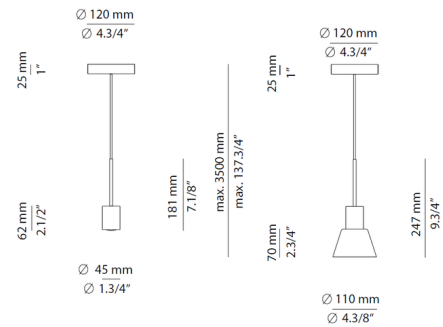

### Specifications

COLOR	N/A
BODY FINISH	Anthracite
WATTAGE	6.2W
DIMMER	Standard 120V
DIMENSIONS	4.32"W x 9.75"H
INTEGRATED LED MODULE	1 x LED/6.2W/120V LED
COUNTRY OF ORIGIN	Spain

### Technical Information

BEAM ANGLE	70°
COLOR RENDERING	90 CRI
LAMP COLOR	2700K
LUMENS/WATT	116.94
LUMINOUS FLUX	725 lumens

Shown in anthracite

CLICK TO VIEW PRODUCT

Notes: