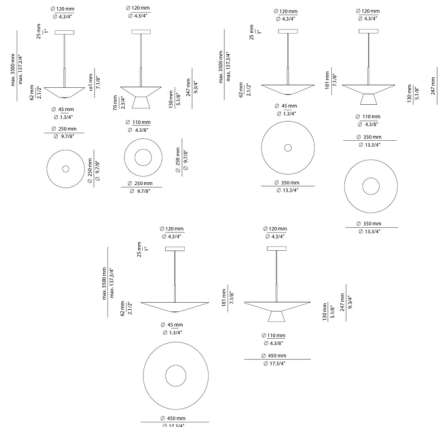

Shown in champagne

CLICK TO VIEW PRODUCT

Notes: