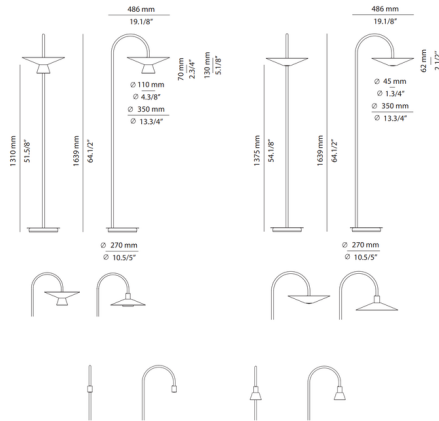

Description

Designed with a fluid, ribbon-like form, the Belt Floor Lamp features a sleek, adaptable profile. Create your own silhouette using a combination of stackable shade pieces. Start bare with no shade or add the small, frosted cone shade for a diffused minimalist look. A metal shade can be directed up or down, with or without the glass shade. The Belt is an ideal accent piece for a living room, lounge, or reading nook, adding both warmth and modern sophistication. On/Off switch located above the LED module.

Shown in anthracite

Specifications

COLOR	N/A
BODY FINISH	Anthracite
WATTAGE	6.2W
DIMMER	N/A
DIMENSIONS	13.77"W x 64.5"H x 19.13"D
INTEGRATED LED MODULE	1 x LED/6.2W/120V LED
COUNTRY OF ORIGIN	Spain

Technical Information

BEAM ANGLE	70°
COLOR RENDERING	90 CRI
LAMP COLOR	2700K
LUMENS/WATT	116.94
LUMINOUS FLUX	725 lumens

CLICK TO VIEW PRODUCT

Notes: